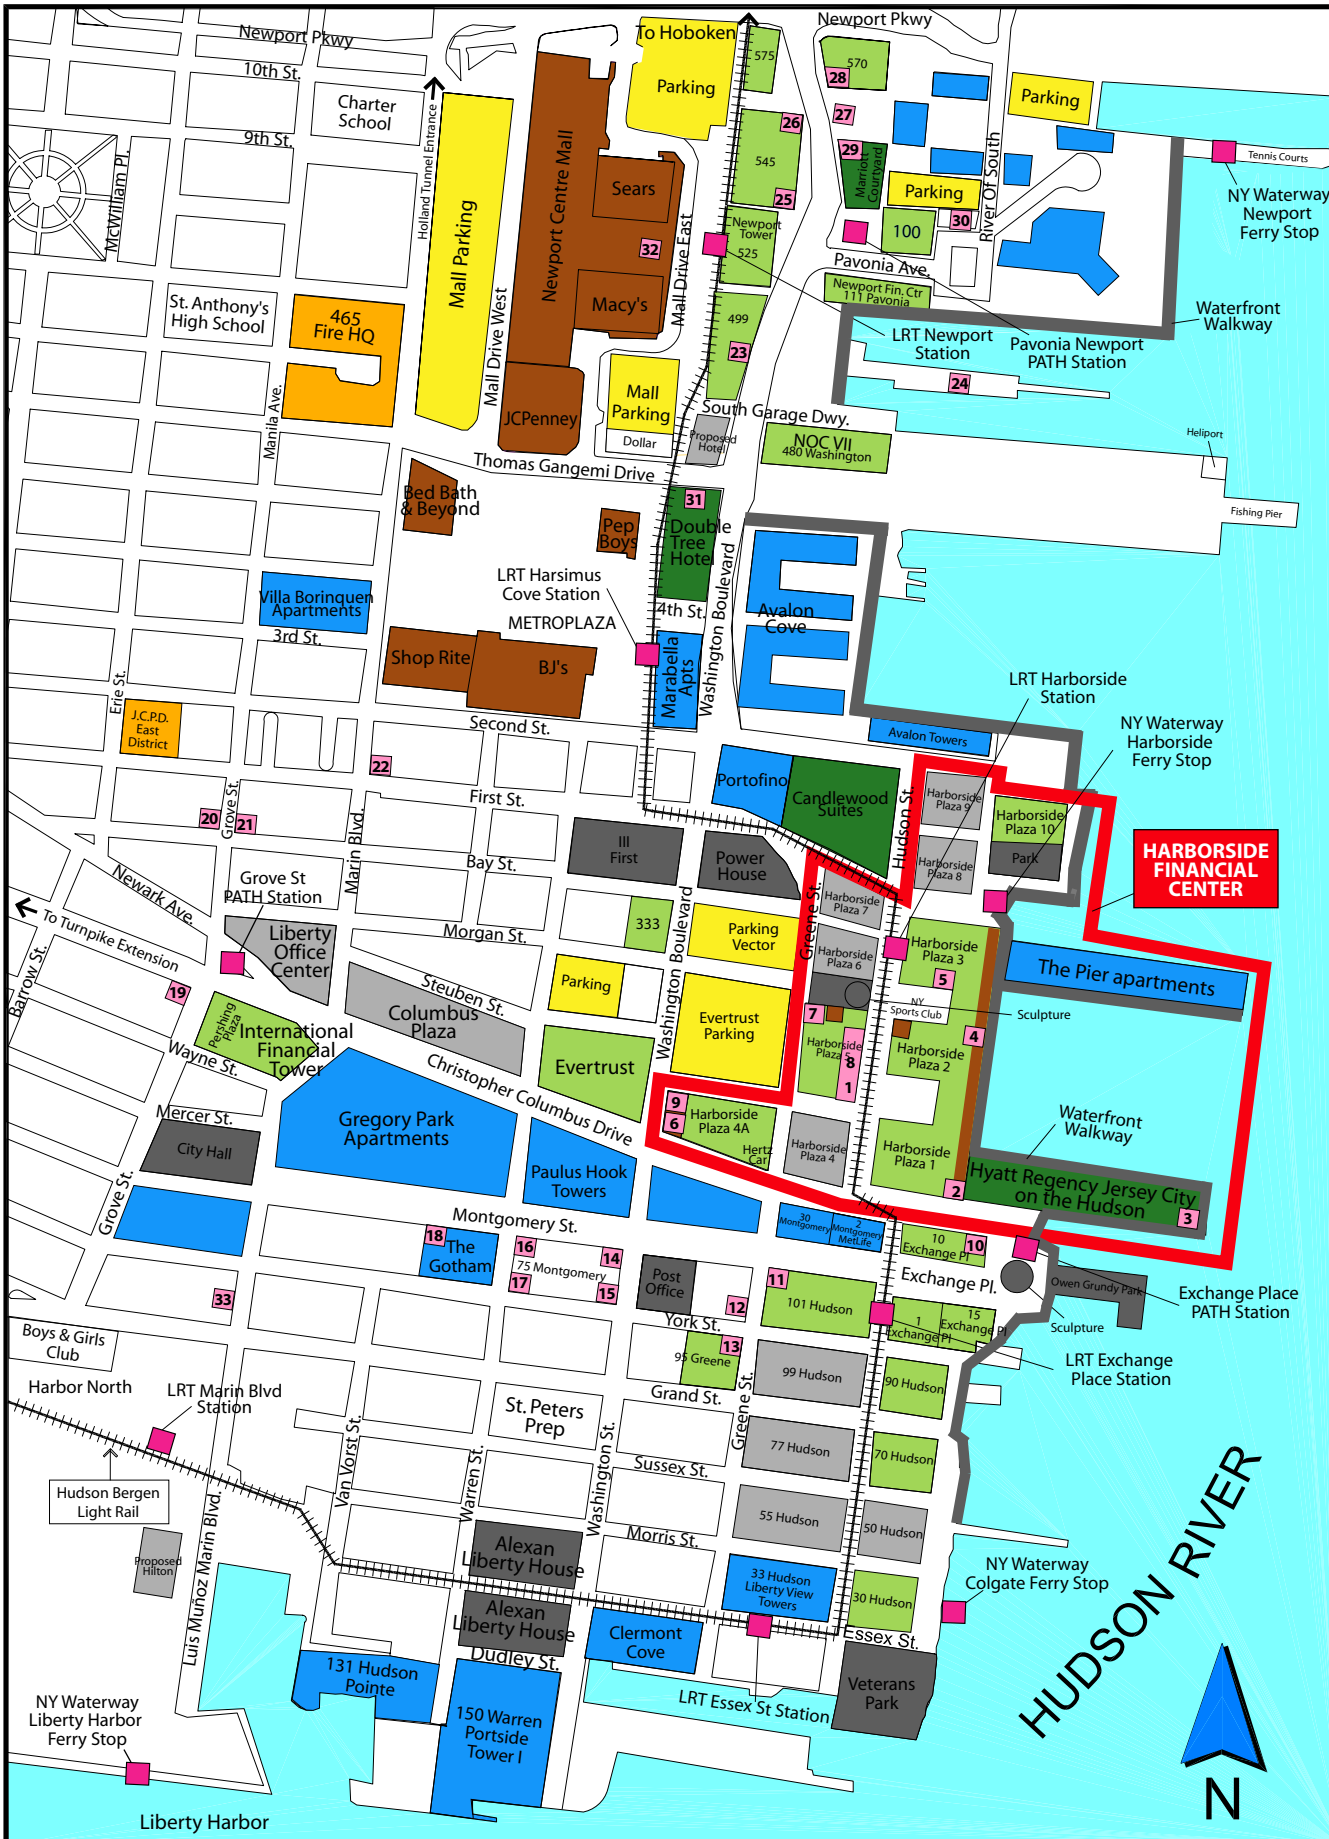

# Amenity Map

- Office
- Residential
- Point of Interest
- Proposed Commercial
- Hotels
- Transportation
- Retail
- Restaurants
- Parking
- Police/ Fire Dept.

## Restaurants

- 1 Porto Leggero
- 2 Markers
- 3 Vu
- 4 C-Side
- 5 Harborside Club
- 6 UNO Chicago Bar & Grill
- 7 Amiya
- 8 City Beans
- 9 Fatburger
- 10 Rosie Radigans
- 11 Flamingo
- 12 Iron Monkey
- 13 95 Greene Street
- 14 Grand Banks
- 15 Nicco's
- 16 Komegashi
- 17 Lisbon
- 18 ODD Fellows
- 19 Hard Grove Café
- 20 Scent of Italy
- 21 Tantias
- 22 PJ Ryans
- 23 Comfort Restaurant
- 24 Café Newport
- 25 Café Spice
- 26 Dorrians Red Hand
- 27 Bertucci's Brick Oven Pizza
- 28 Ole' Ole
- 29 Confucius Asian Bistro
- 30 South City Grill
- 31 455 Restaurant
- 32 Cosimo's Brick Oven
- 33 Edward's Steakhouse